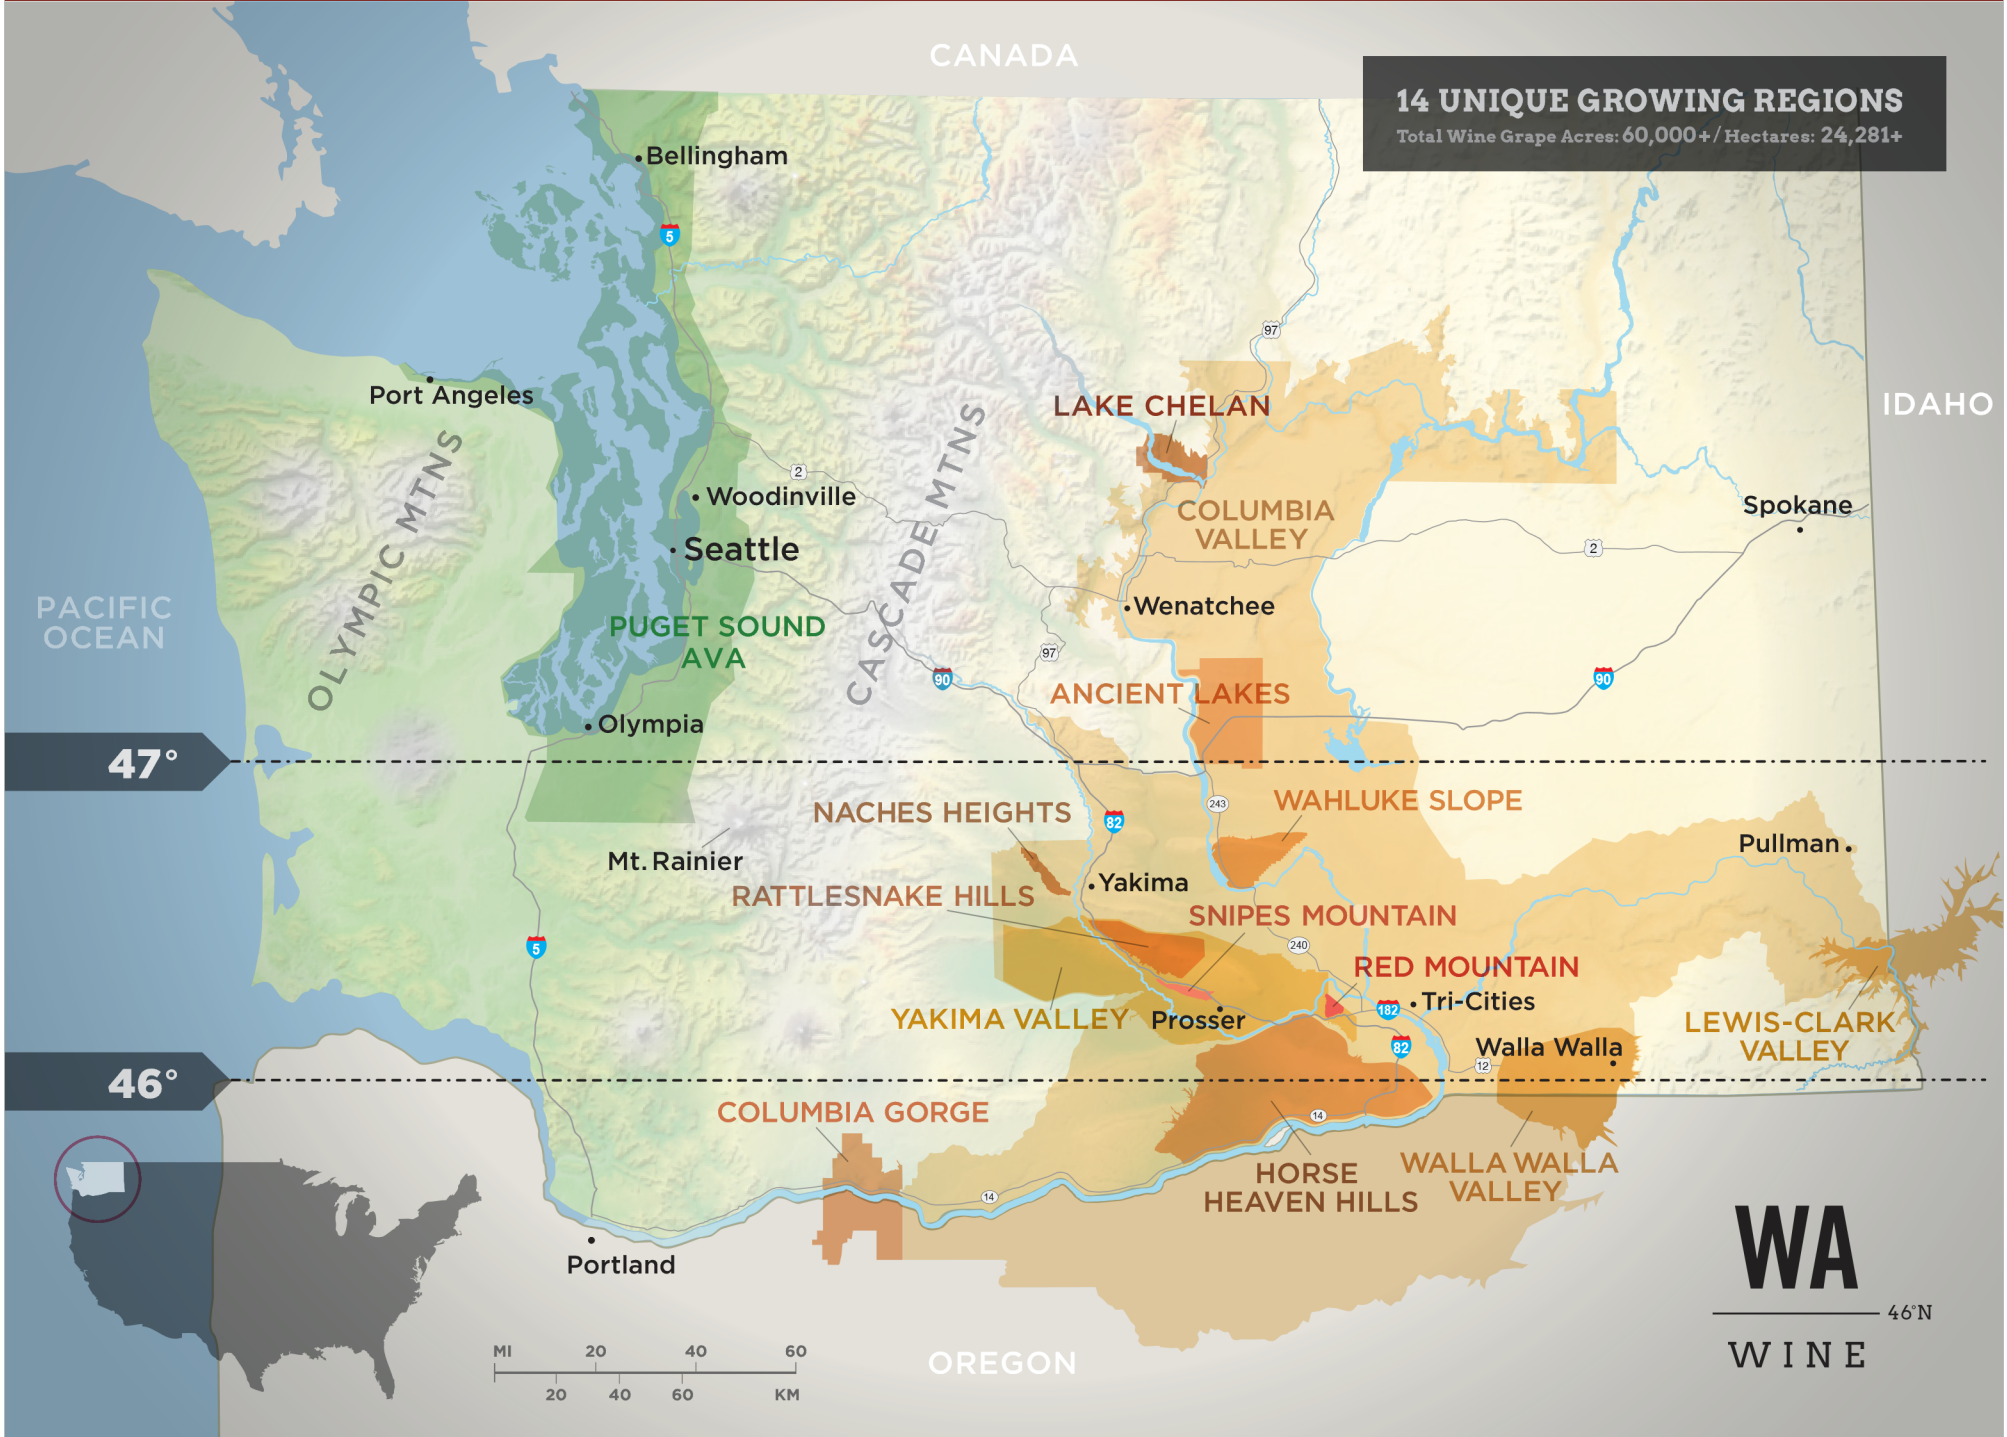

WASHINGTON STATE | AMERICAN VITICULTURAL AREAS

14 UNIQUE GROWING REGIONS

Total Wine Grape Acres: 60,000+ / Hectares: 24,281+

IDAHO

CANADA

OREGON

WA
WINE 46°N